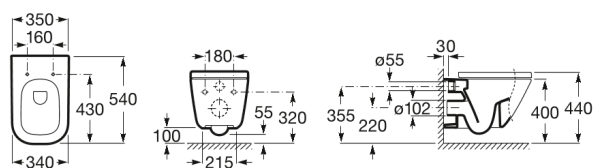

THE GAP

Square - Wall-hung WC

DIMENSIONS

Length 350 mm
 Width 540 mm
 Height 400 mm

COLOURS AND FINISHES

00 White

TECHNICAL DRAWINGS

FEATURES

Wall-hung WC. Includes fixing kit. Compatible with Roca Duplo One / Duplo S installation systems. Dual flush 4.5/3 L.

Fixing kit: Not included

Flushing system: Washdown

Installation type: Wall-hung

Outlet type: Horizontal

890073020

Basic WC One Compact -
Built-in structure with
compact dual flush cistern
for wall-hung WC. Ø 90 / Ø
110 elbow.

890070120

Duplo WC One - Built-in
structure with dual flush
cistern for wall-hung WC.
Ø 90 / Ø 110 elbow

890070020

Duplo WC Fluxor - Built-in
structure for wall-hung WC
with dual flush valve. Ø 90
/ Ø 110 elbow.

890092100

The Gap

Antonio Bullo designed this collection to be both compact and functional. Its wide range allows for optimal use of any bathroom space. The modern and stylish lines make it an intelligent choice.